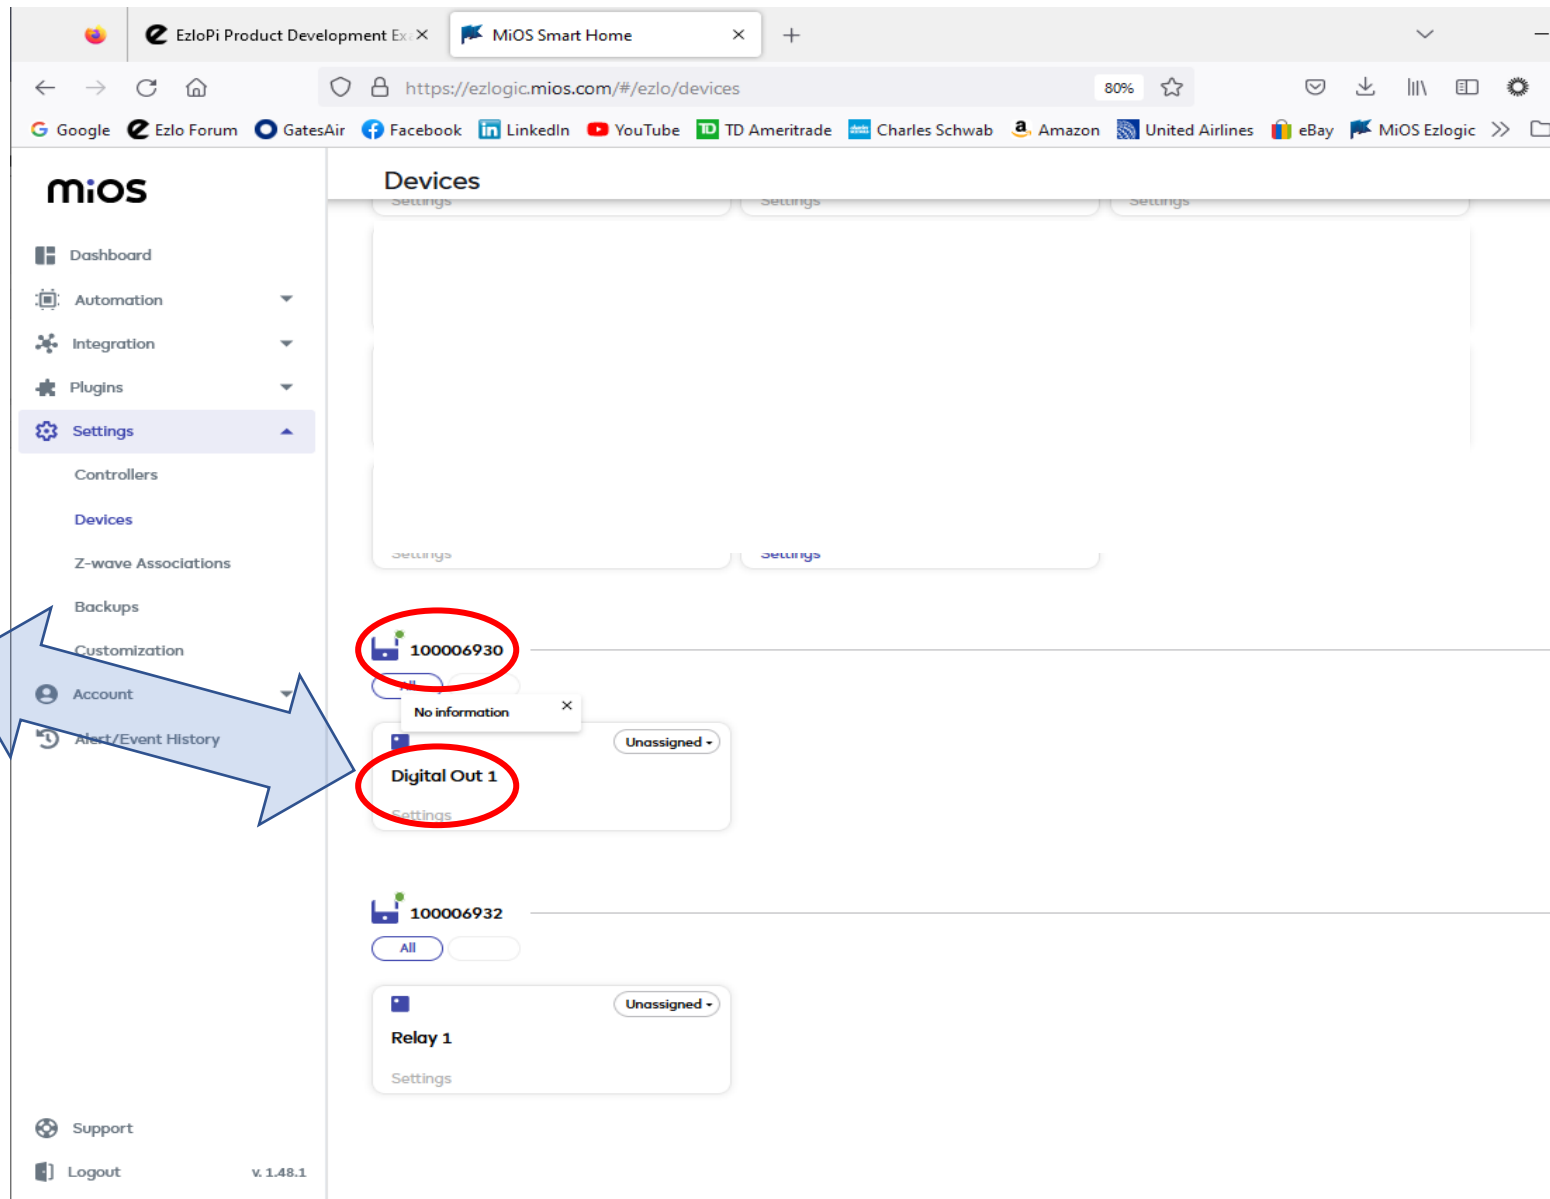

You have no devices paired with this controller

- iPhone does not show any devices yet the ezlogic.mios.com page shows one device under controller 100006930.
- You can see the device in ezlogic.mios.com but you cannot control it.
- There are three devices configured under 100006932 but only the first device, relay 1, shows in the ezlogic.mios.com