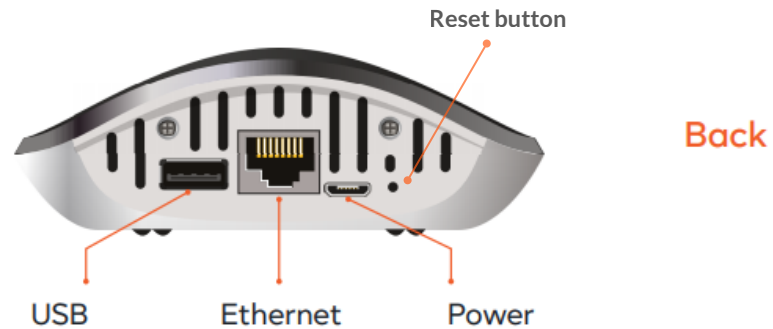

ezlo plus

Superior home control, sleek design & cutting-edge technology.

**Reset button & LED
Behavior guide**

ezlo innovation

Details

The reset button requires a pin or paperclip to be pressed

ezlo innovation

Reset button

RESET BUTTON ACTION

RESULT ACTION

LED STATUS

1 short (0.05 - 0,5 seconds) press
within 1.5 second

Send the broadcast message to cloud server

2 short (0.05 - 0,5 seconds) presses
within 1.5 second